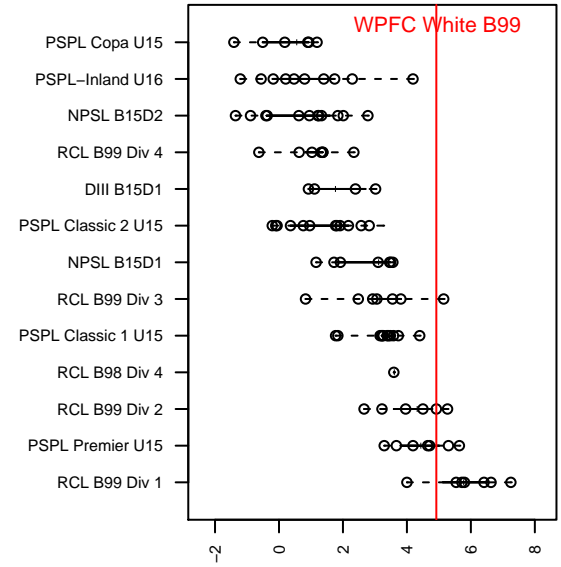

## WPFC White B99

Washington Premier FC  
 Tacoma, WA  
 B99 total strength=1580  
 attack=19.36 defense=11.52  
 fall league = RCL B99 Div 2

alt names used:  
 WASHINGTON PREMIER BU15 99 WHITE (W  
 Washington Premier B99 White  
 WPFC BU99 White  
 WPFC B99 White (B)  
 WASHINGTON PREMIER FC WPFC B99 WHI  
 WPFC B 99 WHITE  
 WPFC B 99 White  
 WASHINGTON PREMIER BU15 99 WHITE (W  
 WPFC B99 White (B)

**attack and defense variance (black dot)  
relative to other teams  
and top 10 in region**

**attack and defense rating  
relative to others at age  
and all opponents in last 13 months**

**Performance relative to 13 month average**