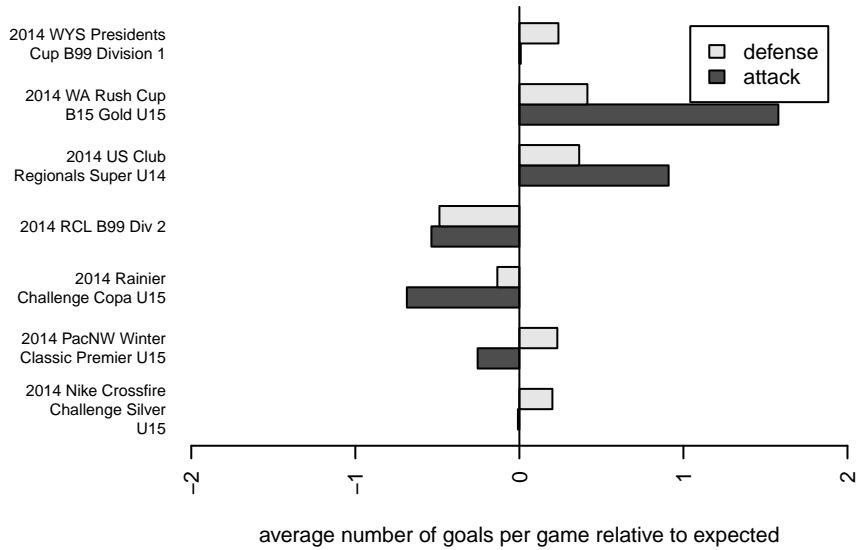

## WPFC White B99

Washington Premier FC  
 Tacoma, WA  
 B99 total strength=1580  
 attack=19.36 defense=11.52  
 fall league = RCL B99 Div 2

alt names used:  
 WASHINGTON PREMIER BU15 99 WHITE (W  
 Washington Premier B99 White  
 WPFC BU99 White  
 WPFC B99 White (B)  
 WASHINGTON PREMIER FC WPFC B99 WHI  
 WPFC B 99 WHITE  
 WPFC B 99 White  
 WASHINGTON PREMIER BU15 99 WHITE (W  
 WPFC B99 White (B)

Venues played:  
 2013 Challenge Cup B99 Division 1 – Challeng  
 2014 Rainier Challenge Copa U15  
 2014 US Club Regionals Super U14  
 2014 Nike Crossfire Challenge Silver U15  
 2014 WA Rush Cup B15 Gold U15  
 2014 RCL B99 Div 2  
 2014 PacNW Winter Classic Premier U15  
 2014 WYS Presidents Cup B99 Division 1

**attack and defense variance (black dot)  
relative to other teams  
and top 10 in region**

**attack and defense rating  
relative to others at age  
and all opponents in last 13 months**

**Performance relative to 13 month average**