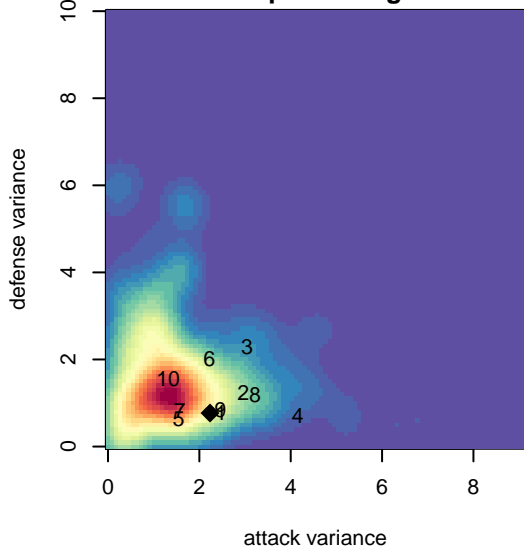

## WPFC White B99

Washington Premier FC  
 Tacoma, WA  
 B99 total strength=1580  
 attack=19.36 defense=11.52  
 fall league = RCL B99 Div 2

alt names used:  
 WASHINGTON PREMIER BU15 99 WHITE (W  
 Washington Premier B99 White  
 WPFC BU99 White  
 WPFC B99 White (B)  
 WASHINGTON PREMIER FC WPFC B99 WHI  
 WPFC B 99 WHITE  
 WPFC B 99 White  
 WASHINGTON PREMIER BU15 99 WHITE (W  
 WPFC B99 White (B)

**attack and defense variance (black dot)  
relative to other teams  
and top 10 in region**

**attack and defense rating  
relative to others at age  
and all opponents in last 13 months**

**Performance relative to 13 month average**