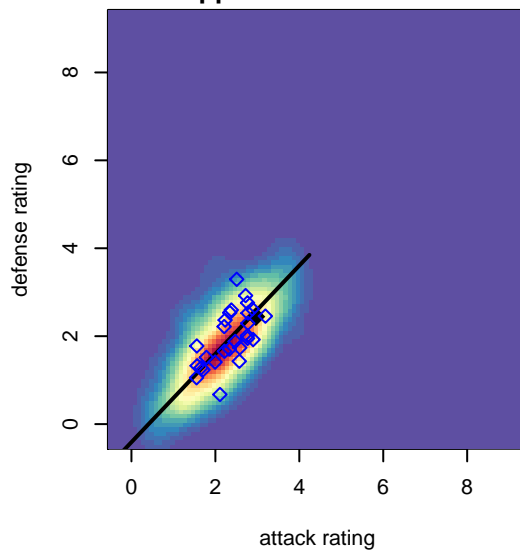

## WPFC White B99

Washington Premier FC  
 Tacoma, WA  
 B99 total strength=1580  
 attack=19.36 defense=11.52  
 fall league = RCL B99 Div 2

alt names used:  
 WASHINGTON PREMIER BU15 99 WHITE (W  
 Washington Premier B99 White  
 WPFC BU99 White  
 WPFC B99 White (B)  
 WASHINGTON PREMIER FC WPFC B99 WHI  
 WPFC B 99 WHITE  
 WPFC B 99 White  
 WASHINGTON PREMIER BU15 99 WHITE (W  
 WPFC B99 White (B)

**attack and defense variance (black dot)  
relative to other teams  
and top 10 in region**

**attack and defense rating  
relative to others at age  
and all opponents in last 13 months**

**Performance relative to 13 month average**