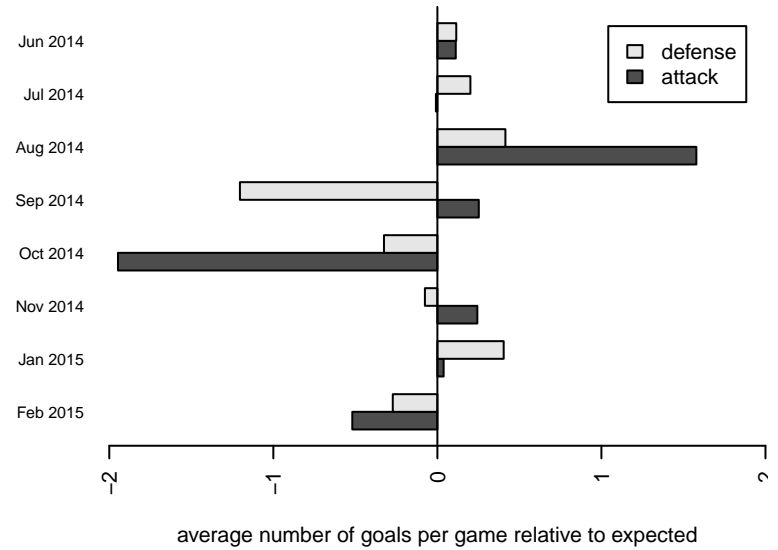

Performance relative to 13 month average