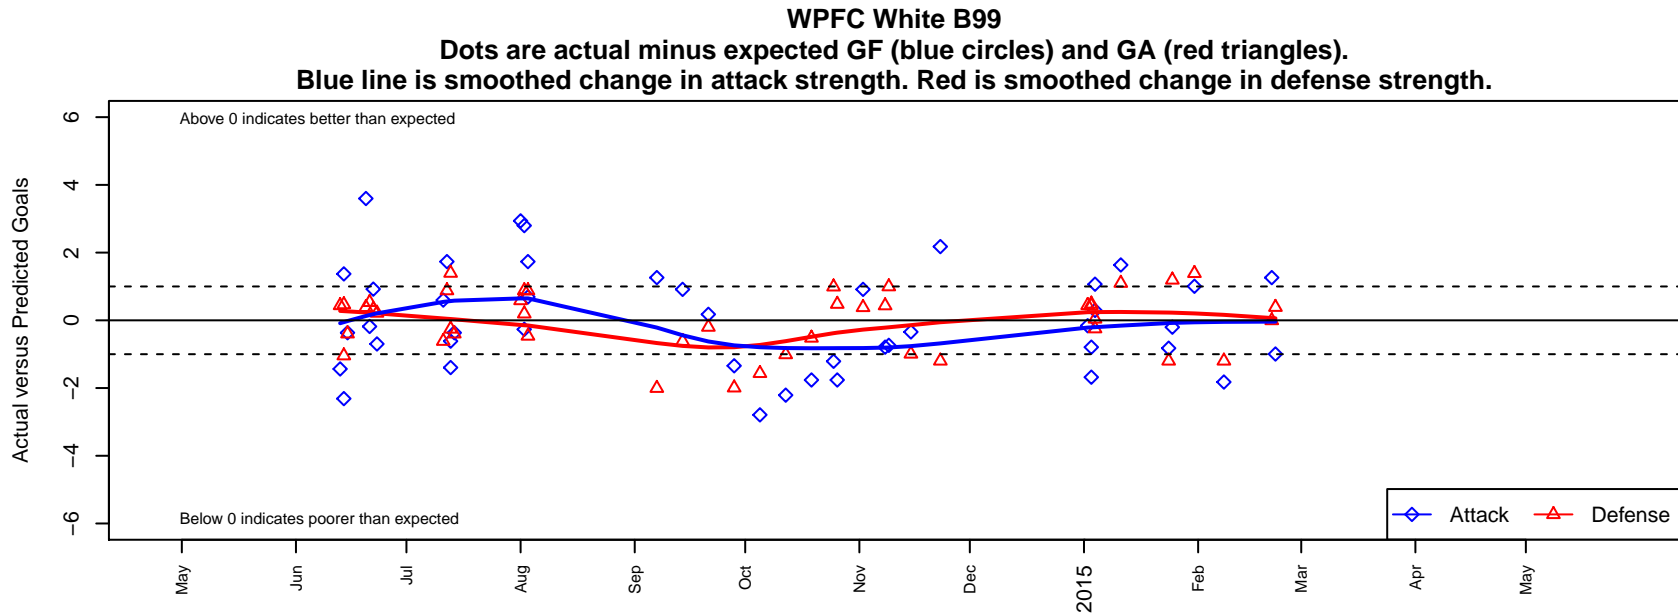

## WPFC White B99

Washington Premier FC  
 Tacoma, WA  
 B99 total strength=1580  
 attack=19.36 defense=11.52  
 fall league = RCL B99 Div 2

alt names used:  
 WASHINGTON PREMIER BU15 99 WHITE (W  
 Washington Premier B99 White  
 WPFC BU99 White  
 WPFC B99 White (B)  
 WASHINGTON PREMIER FC WPFC B99 WHI  
 WPFC B 99 WHITE  
 WPFC B 99 White  
 WASHINGTON PREMIER BU15 99 WHITE (W  
 WPFC B99 White (B)

**attack and defense variance (black dot)  
relative to other teams  
and top 10 in region**

**attack and defense rating  
relative to others at age  
and all opponents in last 13 months**

**Performance relative to 13 month average**